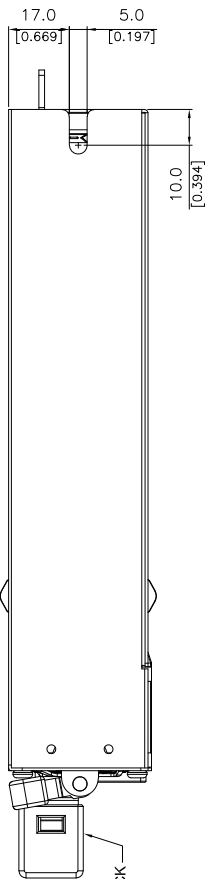

# YSEG2000EM-2A00T10

LATCH CLIP COLOR: BLACK

HANDLE COLOR: BLACK