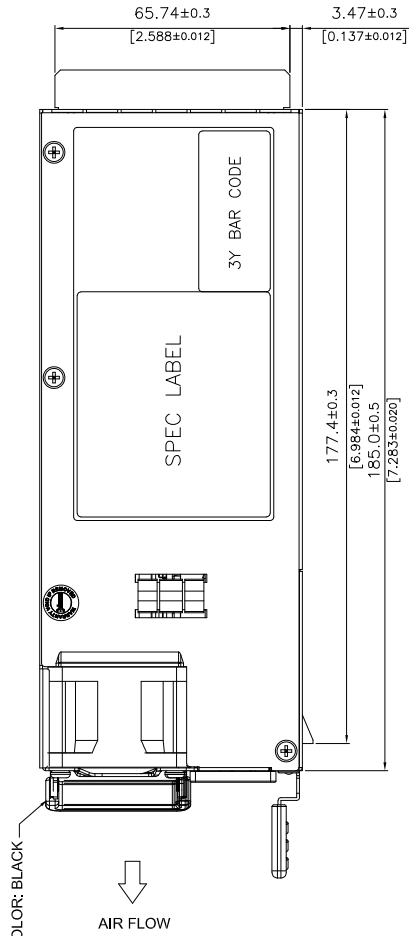

# YSEG2000EM-2A00T10

LATCH CLIP COLOR: BLACK

HANDLE COLOR: BLACK